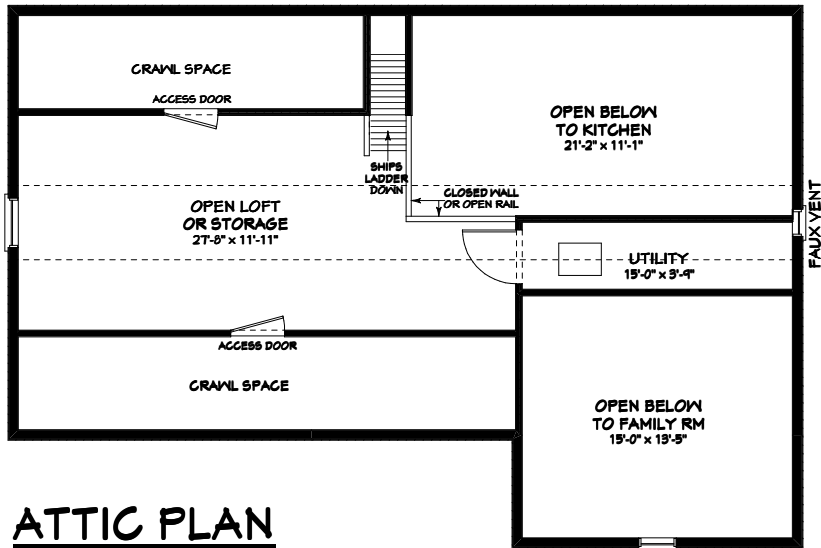

"ANDREA"
FOLK VICTORIAN COTTAGE
 44'-0" X 62'-0"
 1,272 SF + 372 ATTIC + GARAGE

ATTIC PLAN

FIRST FLOOR PLAN