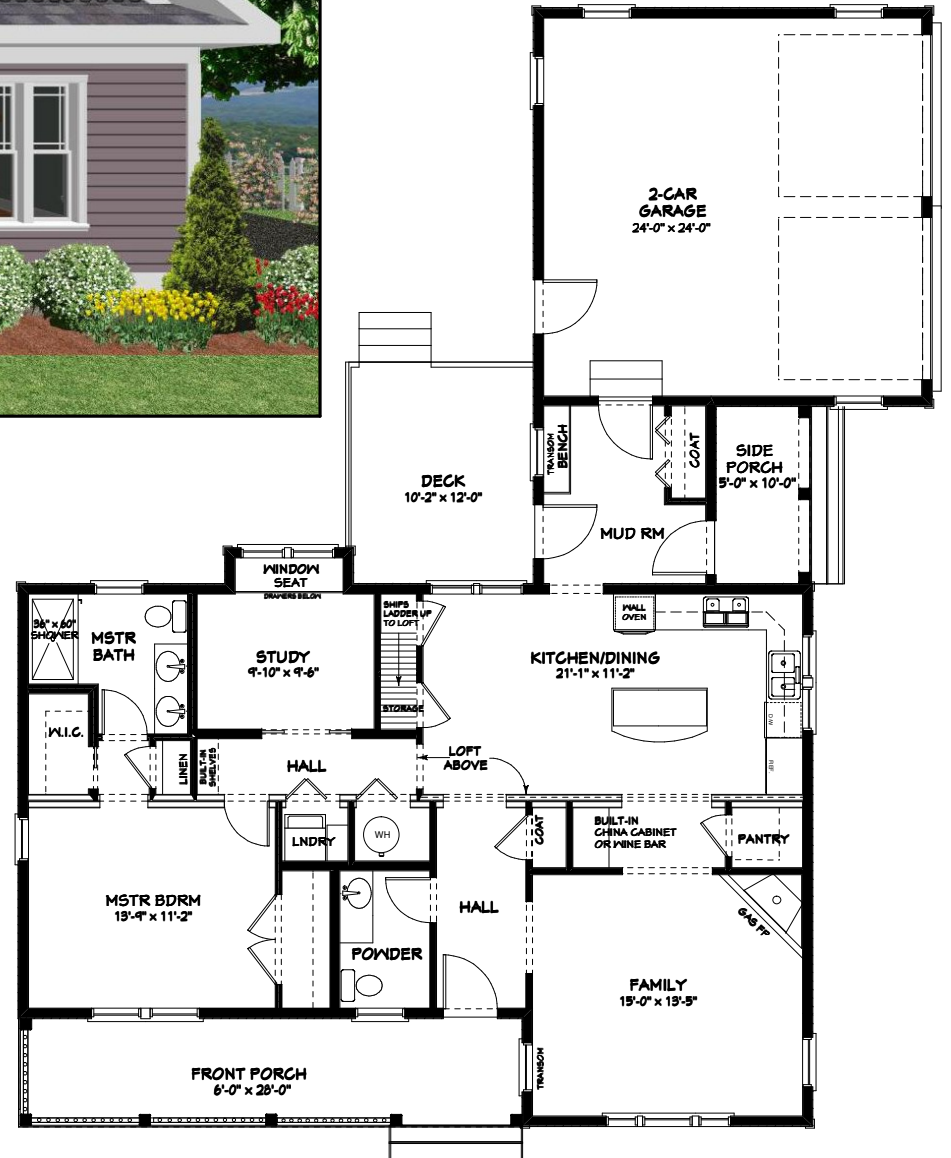

"ANDREA"
FOLK VICTORIAN COTTAGE
 44'-0" X 62'-0"
 1,272 SF + 372 ATTIC + GARAGE

ATTIC PLAN

FIRST FLOOR PLAN