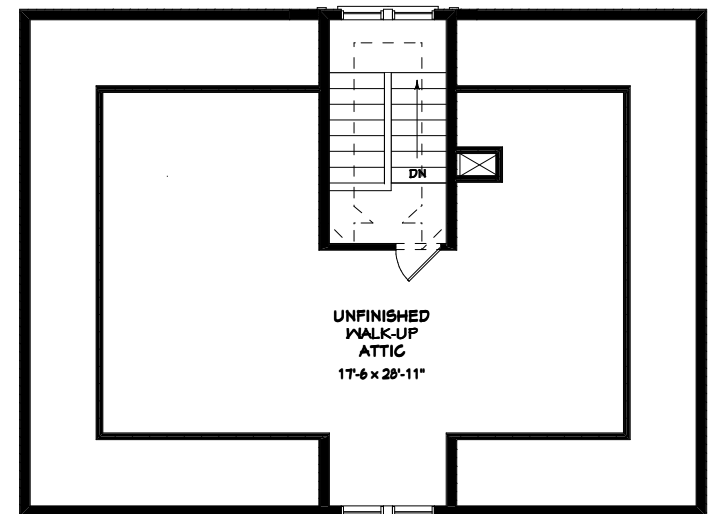

"CAMBRIDGE"  
 ITALIANATE STYLE  
 2,296 SF + 630 WALK-UP ATTIC  
 28'-0" X 50'-0" + GARAGE

**FIRST FLOOR PLAN**

**SECOND FLOOR PLAN**

**ATTIC FLOOR PLAN**