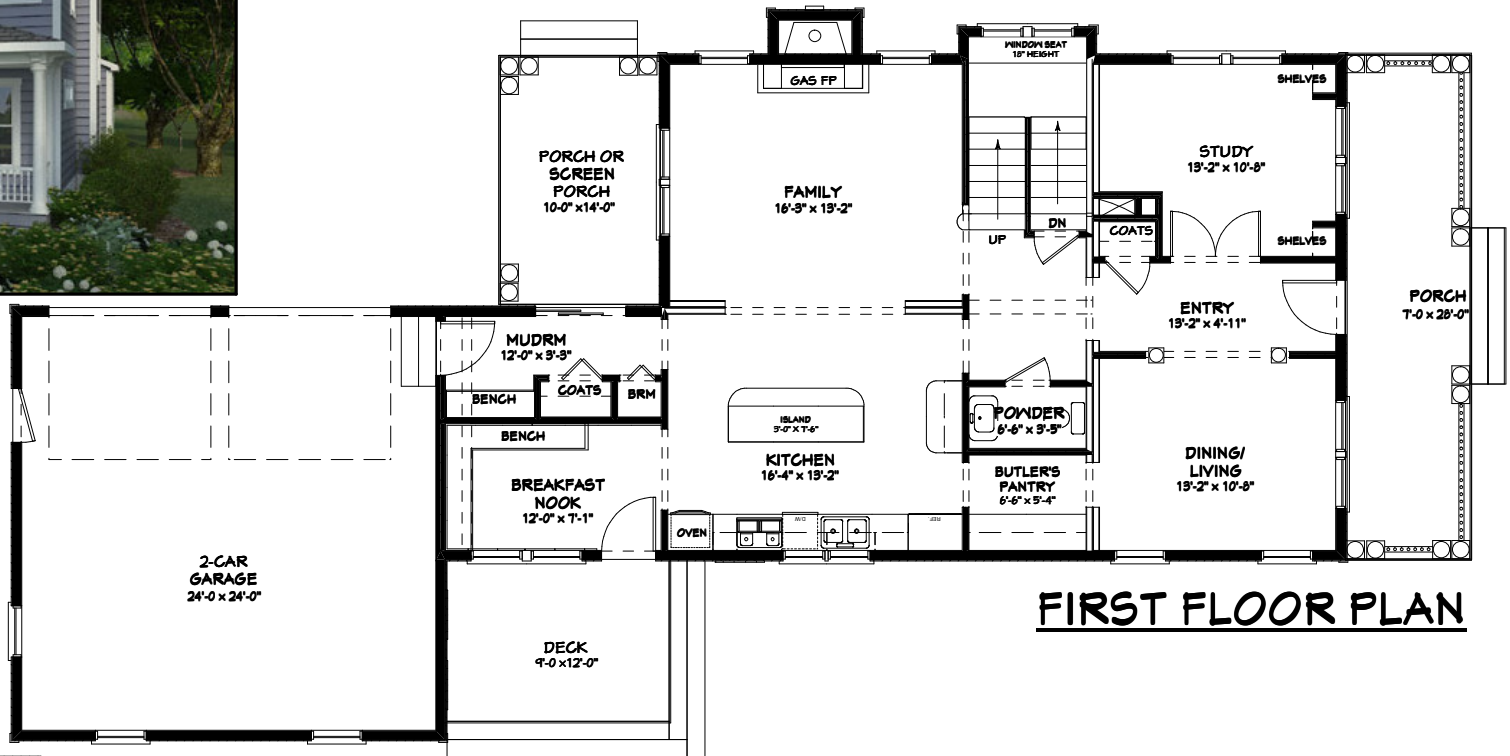

"CAMBRIDGE"  
 ITALIANATE STYLE  
 2,296 SF + 630 WALK-UP ATTIC  
 28'-0" X 50'-0" + GARAGE

**FIRST FLOOR PLAN**

**SECOND FLOOR PLAN**

**ATTIC FLOOR PLAN**