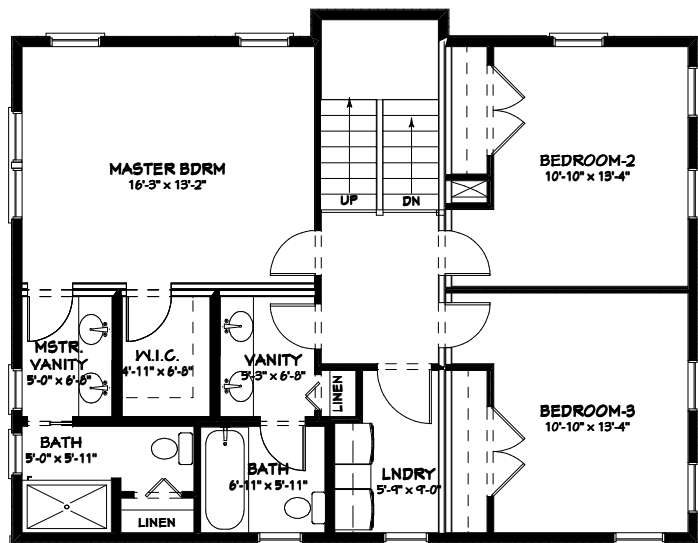

"CAMBRIDGE"  
 ITALIANATE STYLE  
 2,296 SF + 630 WALK-UP ATTIC  
 28'-0" X 50'-0" + GARAGE

**FIRST FLOOR PLAN**

**SECOND FLOOR PLAN**

**ATTIC FLOOR PLAN**