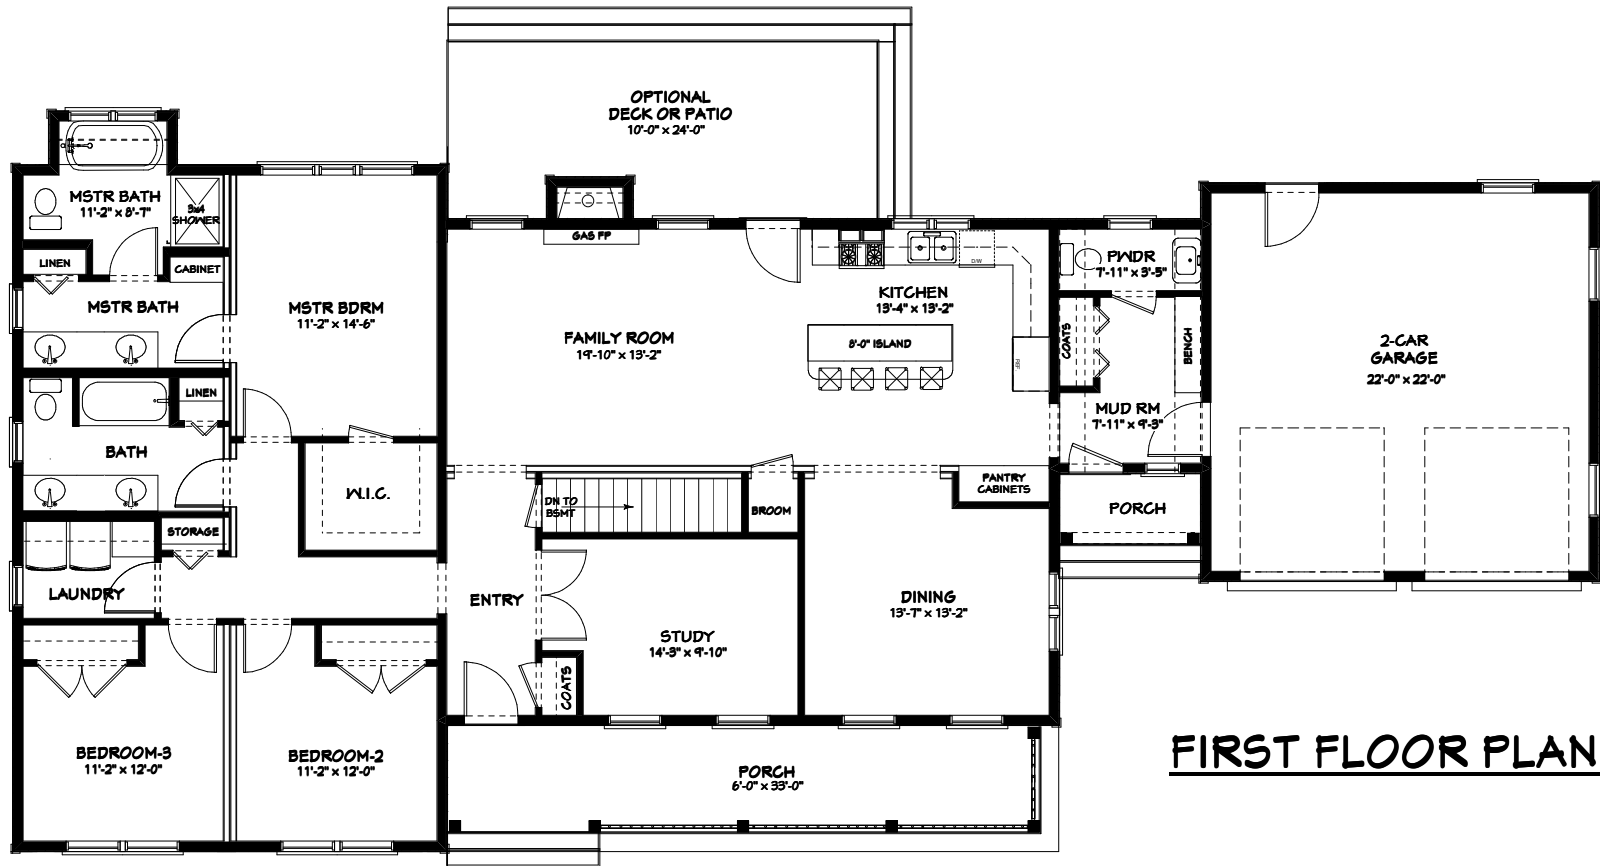

"CAROLYN"
FOLK VICTORIAN
1,997 SF + GARAGE

FIRST FLOOR PLAN