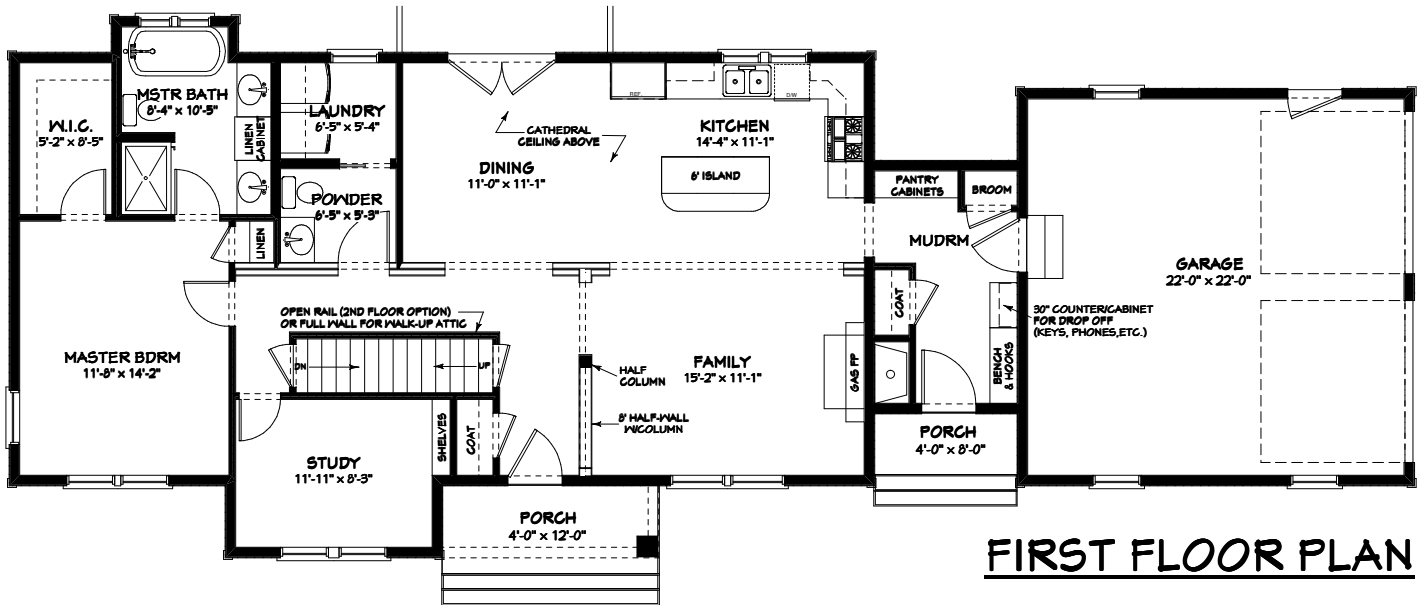

"ELIZABETH"  
 CAPE STYLE COTTAGE  
 1,326 SF + UNFINISHED ATTIC/LOFT  
 48'-0" X 24'-0"  
 + 80 SF MUDRM + GARAGE

**FIRST FLOOR PLAN**

**UNFINISHED ATTIC/LOFT**