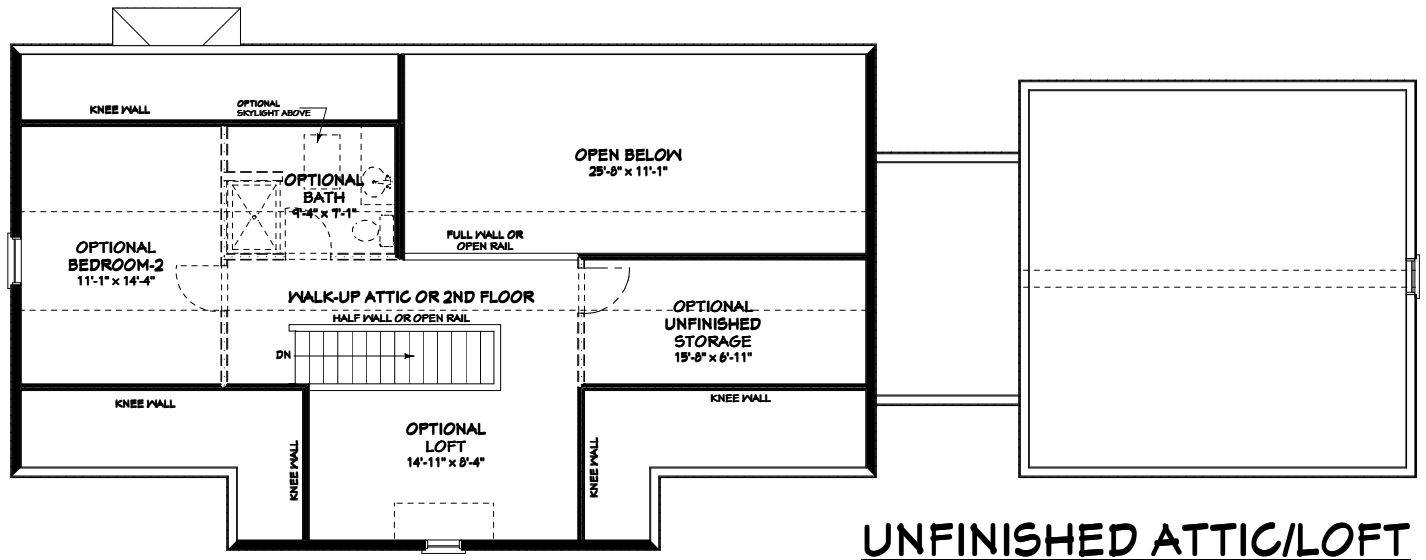

"ELIZABETH"  
 CAPE STYLE COTTAGE  
 1,326 SF + UNFINISHED ATTIC/LOFT  
 48'-0" X 24'-0"  
 + 80 SF MUDRM + GARAGE

**FIRST FLOOR PLAN**

**UNFINISHED ATTIC/LOFT**