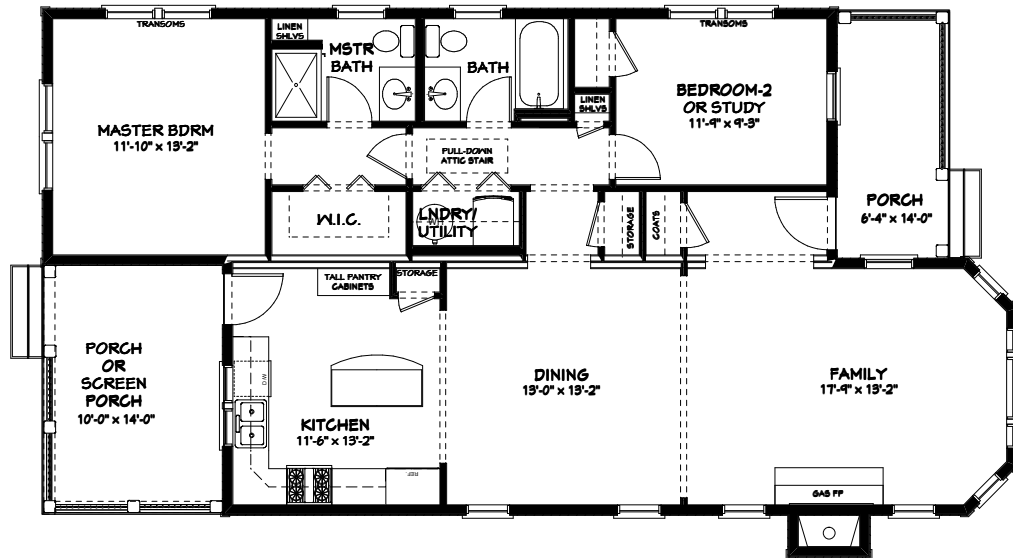

"JANE"
QUEEN ANNE VICTORIAN COTTAGE
28'-0" X 54'-0"
1,203 SF

FIRST FLOOR PLAN

2010 MHI BEST DESIGN AWARD