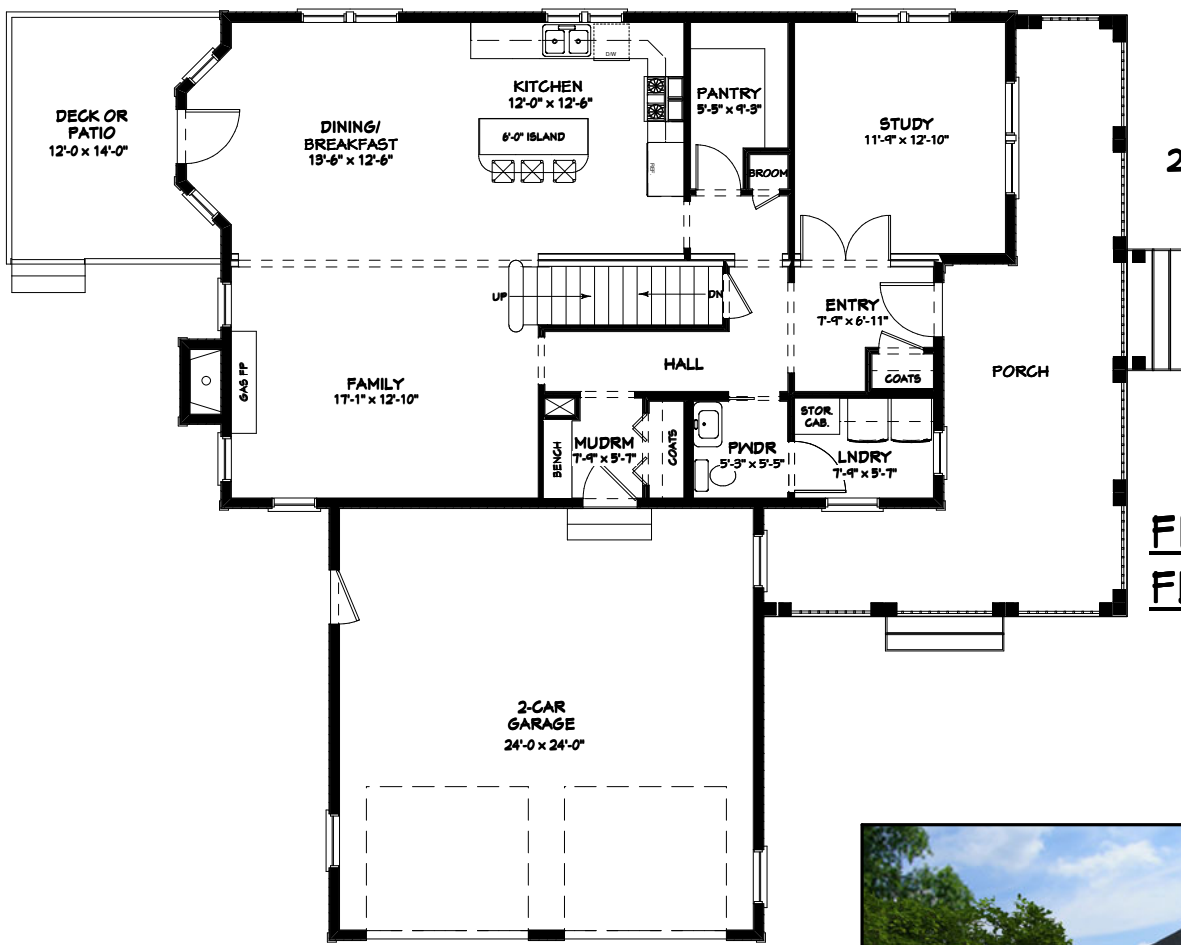

"MARLBOROUGH"  
 QUEEN ANNE  
 2,329 SF  
 + 630 WALK-UP ATTIC  
 27'-5" X 46'-7" + GARAGE

**ATTIC FLOOR PLAN**