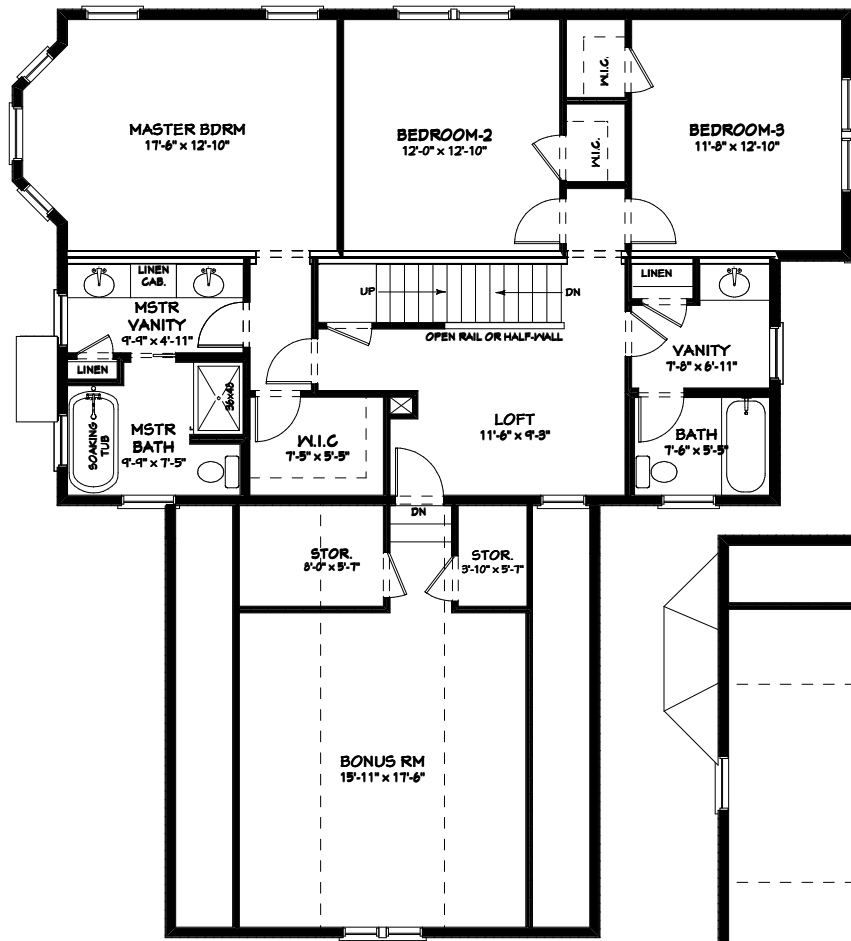

"MARLBOROUGH"  
 QUEEN ANNE  
 2,329 SF  
 + 630 WALK-UP ATTIC  
 27'-5" X 46'-7" + GARAGE

**ATTIC FLOOR PLAN**